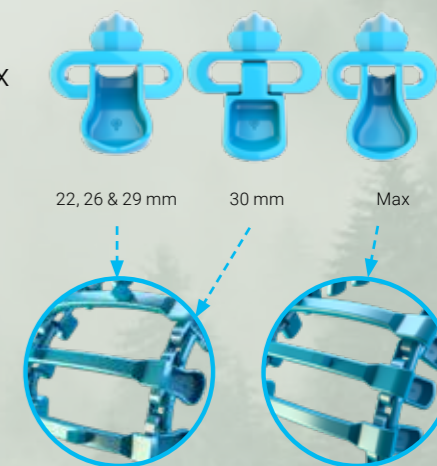

- 1. U™
- 2. Normal
- 3. 22, 26, 29 and 30 mm
- 4. Narrow, Standard and Soft
- 5. SYM, ASYM and OSS
- 6. NC, SC and DC
- 655-971 mm width

- 1. Baltic™
- 2. Light and Normal
- 3. 22, 26, 29 and 30 mm
- 4. Narrow, Standard and Soft
- 5. SYM, ASYM and OSS
- 6. NC, SC, DC and RC
- 650-1210 mm width

- 1. CoverB™
- 2. Light and Normal
- 3. 22, 26, 29 and 30 mm
- 4. Narrow, Standard and Soft
- 5. SYM, ASYM and OSS
- 6. NC, SC, DC and RC
- 670-1220 mm width

- 1. CoverX™
- 2. Light 150/180 and Normal 150/180
- 3. 22, 26, 29 and 30 mm
- 4. Narrow, Standard and Soft
- 5. SYM, ASYM and OSS
- 6. NC, SC and DC
- 670-1220 mm width

**1. Cross member - Profile**

**2. Cross member type - Light, Normal and Plus**

**3. Link system**

22 – 26 – 29 – 30 and Max

**4. Version**

**5. Position**

**6. Cleat**

- NC = No Cleat
- SC = Single Cleat
- DC = Double Cleat
- RC = Road Cleat