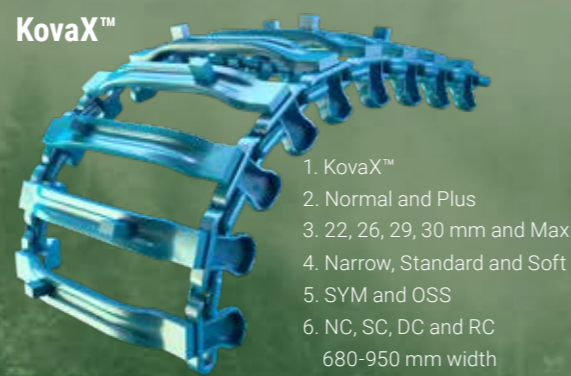

# WILLKOMMEN AUF UNSEREM TERRAIN

---

► Produktinformation Bogiebänder

TRACTION

ALL-ROUND

FLOTATION

- 1. EX™
- 2. Normal
- 3. 22, 26, 29 and 30 mm
- 4. Narrow and Standard
- 5. SYM
- 6. NC, SC and DC
- 774-960 mm width

- 1. OF™
- 2. Normal
- 3. 22, 26, 29, 30 mm and Max
- 4. Narrow, Standard and Soft
- 5. SYM
- 6. NC, SC and DC
- 655-906 mm width

- 1. EVO™
- 2. Normal
- 3. 22, 26, 29, 30 mm and Max
- 4. Narrow, Standard and Soft
- 5. SYM
- 6. NC, SC and DC
- 695-960 mm width

- 1. ECO™
- 2. Normal
- 3. 22, 26, 29 and 30 mm
- 4. Narrow, Standard and Soft
- 5. SYM
- 6. NC, SC and DC
- 615-944 mm width

- 1. KovaX™
- 2. Normal and Plus
- 3. 22, 26, 29, 30 mm and Max
- 4. Narrow, Standard and Soft
- 5. SYM and OSS
- 6. NC, SC, DC and RC
- 680-950 mm width