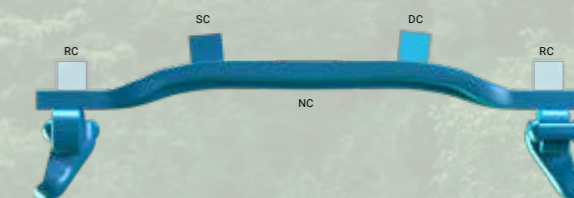

- 1. CoverB™
- 2. Light and Normal
- 3. 22, 26, 29 and 30 mm
- 4. Narrow, Standard and Soft
- 5. SYM, ASYM and OSS
- 6. NC, SC, DC and RC
- 670-1220 mm width

- 1. CoverX™
- 2. Light 150/180 and Normal 150/180
- 3. 22, 26, 29 and 30 mm
- 4. Narrow, Standard and Soft
- 5. SYM, ASYM and OSS
- 6. NC, SC and DC
- 670-1220 mm width

**1. Cross member - Profile**

**2. Cross member type - Light, Normal and Plus**

**3. Link system**

22 – 26 – 29 – 30 and Max

**4. Version**

**5. Position**

**6. Cleat**

- NC = No Cleat
- SC = Single Cleat
- DC = Double Cleat
- RC = Road Cleat

**Combination track profiles** – Bogie tracks with different cross-members on the same Track.  
Contact your local Olofsfors office to request other options and/or dimensions.