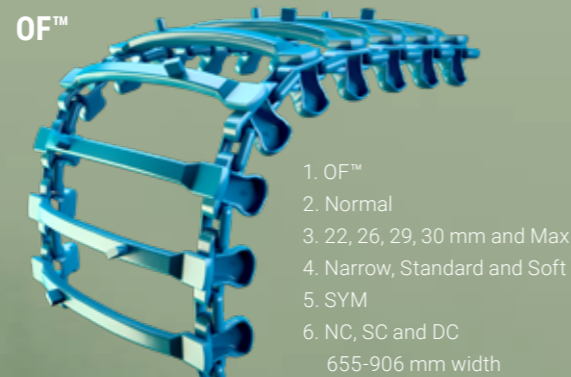

# WILLKOMMEN AUF UNSEREM TERRAIN

---

► Produktinformation Bogiebänder

TRACTION

ALL-ROUND

FLOTATION

- 1. EX™
- 2. Normal
- 3. 22, 26, 29 and 30 mm
- 4. Narrow and Standard
- 5. SYM
- 6. NC, SC and DC
- 774-960 mm width

- 1. OF™
- 2. Normal
- 3. 22, 26, 29, 30 mm and Max
- 4. Narrow, Standard and Soft
- 5. SYM
- 6. NC, SC and DC
- 655-906 mm width

- 1. EVO™
- 2. Normal
- 3. 22, 26, 29, 30 mm and Max
- 4. Narrow, Standard and Soft
- 5. SYM
- 6. NC, SC and DC
- 695-960 mm width

- 1. ECO™
- 2. Normal
- 3. 22, 26, 29 and 30 mm
- 4. Narrow, Standard and Soft
- 5. SYM
- 6. NC, SC and DC
- 615-944 mm width

- 1. KovaX™
- 2. Normal and Plus
- 3. 22, 26, 29, 30 mm and Max
- 4. Narrow, Standard and Soft
- 5. SYM and OSS
- 6. NC, SC, DC and RC
- 680-950 mm width

- 1. U™
- 2. Normal
- 3. 22, 26, 29 and 30 mm
- 4. Narrow, Standard and Soft
- 5. SYM, ASYM and OSS
- 6. NC, SC and DC
- 655-971 mm width

- 1. Baltic™
- 2. Light and Normal
- 3. 22, 26, 29 and 30 mm
- 4. Narrow, Standard and Soft
- 5. SYM, ASYM and OSS
- 6. NC, SC, DC and RC
- 650-1210 mm width