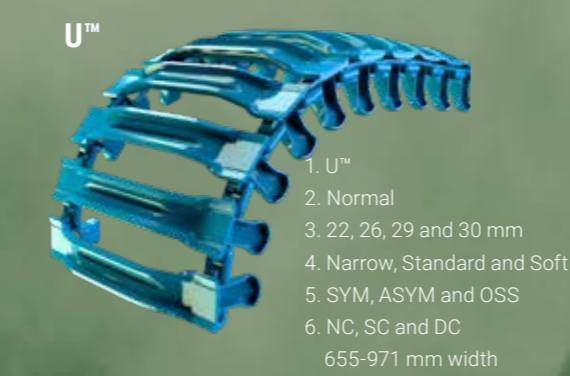

# WILLKOMMEN AUF UNSEREM TERRAIN

---

► Produktinformation Bogiebänder

TRACTION

ALL-ROUND

FLOTATION

- 1. EX™
- 2. Normal
- 3. 22, 26, 29 and 30 mm
- 4. Narrow and Standard
- 5. SYM
- 6. NC, SC and DC
- 774-960 mm width

- 1. OF™
- 2. Normal
- 3. 22, 26, 29, 30 mm and Max
- 4. Narrow, Standard and Soft
- 5. SYM
- 6. NC, SC and DC
- 655-906 mm width

- 1. EVO™
- 2. Normal
- 3. 22, 26, 29, 30 mm and Max
- 4. Narrow, Standard and Soft
- 5. SYM
- 6. NC, SC and DC
- 695-960 mm width

- 1. ECO™
- 2. Normal
- 3. 22, 26, 29 and 30 mm
- 4. Narrow, Standard and Soft
- 5. SYM
- 6. NC, SC and DC
- 615-944 mm width

- 1. KovaX™
- 2. Normal and Plus
- 3. 22, 26, 29, 30 mm and Max
- 4. Narrow, Standard and Soft
- 5. SYM and OSS
- 6. NC, SC, DC and RC
- 680-950 mm width

- 1. U™
- 2. Normal
- 3. 22, 26, 29 and 30 mm
- 4. Narrow, Standard and Soft
- 5. SYM, ASYM and OSS
- 6. NC, SC and DC
- 655-971 mm width

- 1. Baltic™
- 2. Light and Normal
- 3. 22, 26, 29 and 30 mm
- 4. Narrow, Standard and Soft
- 5. SYM, ASYM and OSS
- 6. NC, SC, DC and RC
- 650-1210 mm width