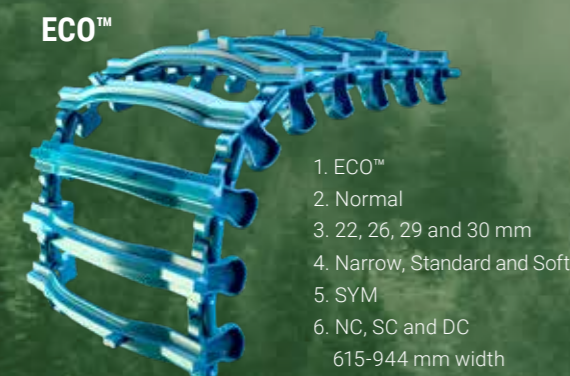

# WILLKOMMEN AUF UNSEREM TERRAIN

---

► Produktinformation Bogiebänder

TRACTION

ALL-ROUND

FLOTATION

- 1. EX™
- 2. Normal
- 3. 22, 26, 29 and 30 mm
- 4. Narrow and Standard
- 5. SYM
- 6. NC, SC and DC
- 774-960 mm width

- 1. OF™
- 2. Normal
- 3. 22, 26, 29, 30 mm and Max
- 4. Narrow, Standard and Soft
- 5. SYM
- 6. NC, SC and DC
- 655-906 mm width

- 1. EVO™
- 2. Normal
- 3. 22, 26, 29, 30 mm and Max
- 4. Narrow, Standard and Soft
- 5. SYM
- 6. NC, SC and DC
- 695-960 mm width

- 1. ECO™
- 2. Normal
- 3. 22, 26, 29 and 30 mm
- 4. Narrow, Standard and Soft
- 5. SYM
- 6. NC, SC and DC
- 615-944 mm width

- 1. KovaX™
- 2. Normal and Plus
- 3. 22, 26, 29, 30 mm and Max
- 4. Narrow, Standard and Soft
- 5. SYM and OSS
- 6. NC, SC, DC and RC
- 680-950 mm width