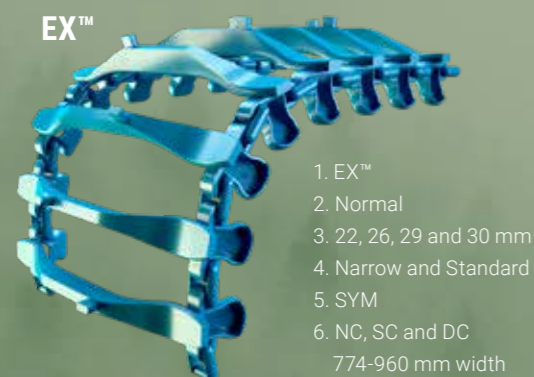

# WILLKOMMEN AUF UNSEREM TERRAIN

---

► Produktinformation Bogiebänder

TRACTION

ALL-ROUND

FLOTATION

- 1. EX™
- 2. Normal
- 3. 22, 26, 29 and 30 mm
- 4. Narrow and Standard
- 5. SYM
- 6. NC, SC and DC
- 774-960 mm width

- 1. OF™
- 2. Normal
- 3. 22, 26, 29, 30 mm and Max
- 4. Narrow, Standard and Soft
- 5. SYM
- 6. NC, SC and DC
- 655-906 mm width

- 1. EVO™
- 2. Normal
- 3. 22, 26, 29, 30 mm and Max
- 4. Narrow, Standard and Soft
- 5. SYM
- 6. NC, SC and DC
- 695-960 mm width

- 1. ECO™
- 2. Normal
- 3. 22, 26, 29 and 30 mm
- 4. Narrow, Standard and Soft
- 5. SYM
- 6. NC, SC and DC
- 615-944 mm width

- 1. KovaX™
- 2. Normal and Plus
- 3. 22, 26, 29, 30 mm and Max
- 4. Narrow, Standard and Soft
- 5. SYM and OSS
- 6. NC, SC, DC and RC
- 680-950 mm width

- 1. U™
- 2. Normal
- 3. 22, 26, 29 and 30 mm
- 4. Narrow, Standard and Soft
- 5. SYM, ASYM and OSS
- 6. NC, SC and DC
- 655-971 mm width

- 1. Baltic™
- 2. Light and Normal
- 3. 22, 26, 29 and 30 mm
- 4. Narrow, Standard and Soft
- 5. SYM, ASYM and OSS
- 6. NC, SC, DC and RC
- 650-1210 mm width