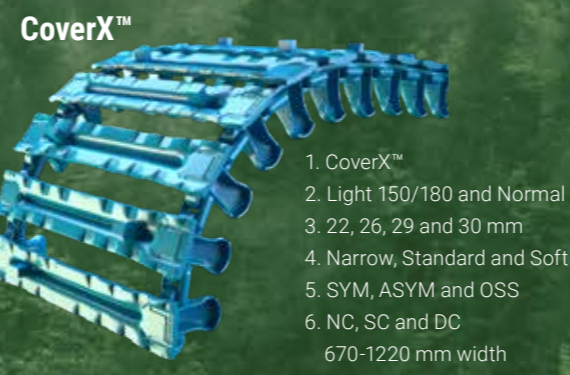

- 1. ECO™
- 2. Normal
- 3. 22, 26, 29 and 30 mm
- 4. Narrow, Standard and Soft
- 5. SYM
- 6. NC, SC and DC
- 615-944 mm width

- 1. KovaX™
- 2. Normal and Plus
- 3. 22, 26, 29, 30 mm and Max
- 4. Narrow, Standard and Soft
- 5. SYM and OSS
- 6. NC, SC, DC and RC
- 680-950 mm width

- 1. U™
- 2. Normal
- 3. 22, 26, 29 and 30 mm
- 4. Narrow, Standard and Soft
- 5. SYM, ASYM and OSS
- 6. NC, SC and DC
- 655-971 mm width

- 1. Baltic™
- 2. Light and Normal
- 3. 22, 26, 29 and 30 mm
- 4. Narrow, Standard and Soft
- 5. SYM, ASYM and OSS
- 6. NC, SC, DC and RC
- 650-1210 mm width

- 1. CoverB™
- 2. Light and Normal
- 3. 22, 26, 29 and 30 mm
- 4. Narrow, Standard and Soft
- 5. SYM, ASYM and OSS
- 6. NC, SC, DC and RC
- 670-1220 mm width

- 1. CoverX™
- 2. Light 150/180 and Normal 150/180
- 3. 22, 26, 29 and 30 mm
- 4. Narrow, Standard and Soft
- 5. SYM, ASYM and OSS
- 6. NC, SC and DC
- 670-1220 mm width