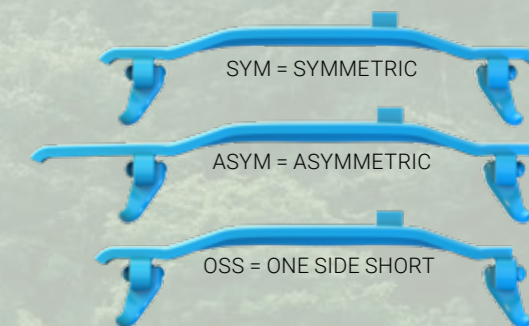

- 1. CoverB™
- 2. Light and Normal
- 3. 22, 26, 29 and 30 mm
- 4. Narrow, Standard and Soft
- 5. SYM, ASYM and OSS
- 6. NC, SC, DC and RC
- 670-1220 mm width

- 1. CoverX™
- 2. Light 150/180 and Normal 150/180
- 3. 22, 26, 29 and 30 mm
- 4. Narrow, Standard and Soft
- 5. SYM, ASYM and OSS
- 6. NC, SC and DC
- 670-1220 mm width

**1. Cross member - Profile**

**2. Cross member type - Light, Normal and Plus**

**3. Link system**

22 – 26 – 29 – 30 and Max

**4. Version**

**5. Position**

**6. Cleat**

- NC = No Cleat
- SC = Single Cleat
- DC = Double Cleat
- RC = Road Cleat

**Combination track profiles** – Bogie tracks with different cross-members on the same Track.  
Contact your local Olofsfors office to request other options and/or dimensions.

## TRAKTION